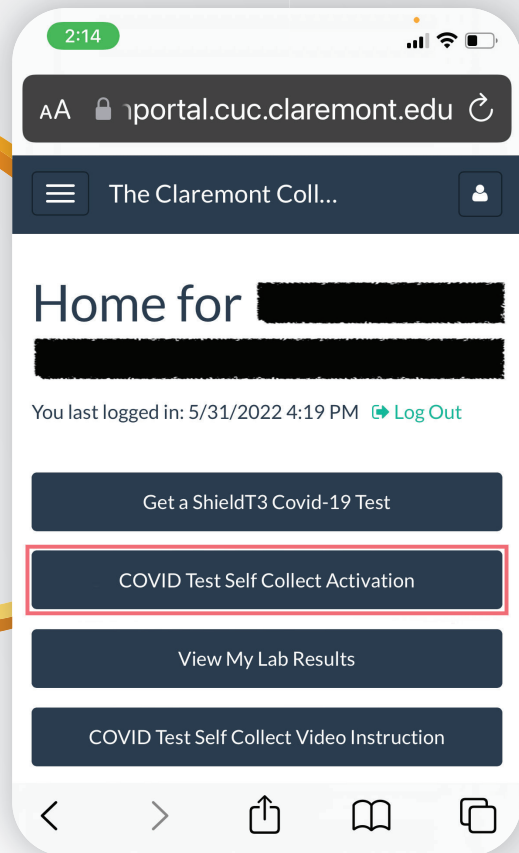

STOP!

Did you register your test?

Login to your portal and activate your test before dropping off your sample.

Log back into your portal and select **“COVID Test Self Collect Activation”**

Samples should not be dropped off from Fridays at 5:00 pm to Saturdays at 5:00 pm. Samples provided during this period will become expired and rejected by the lab.